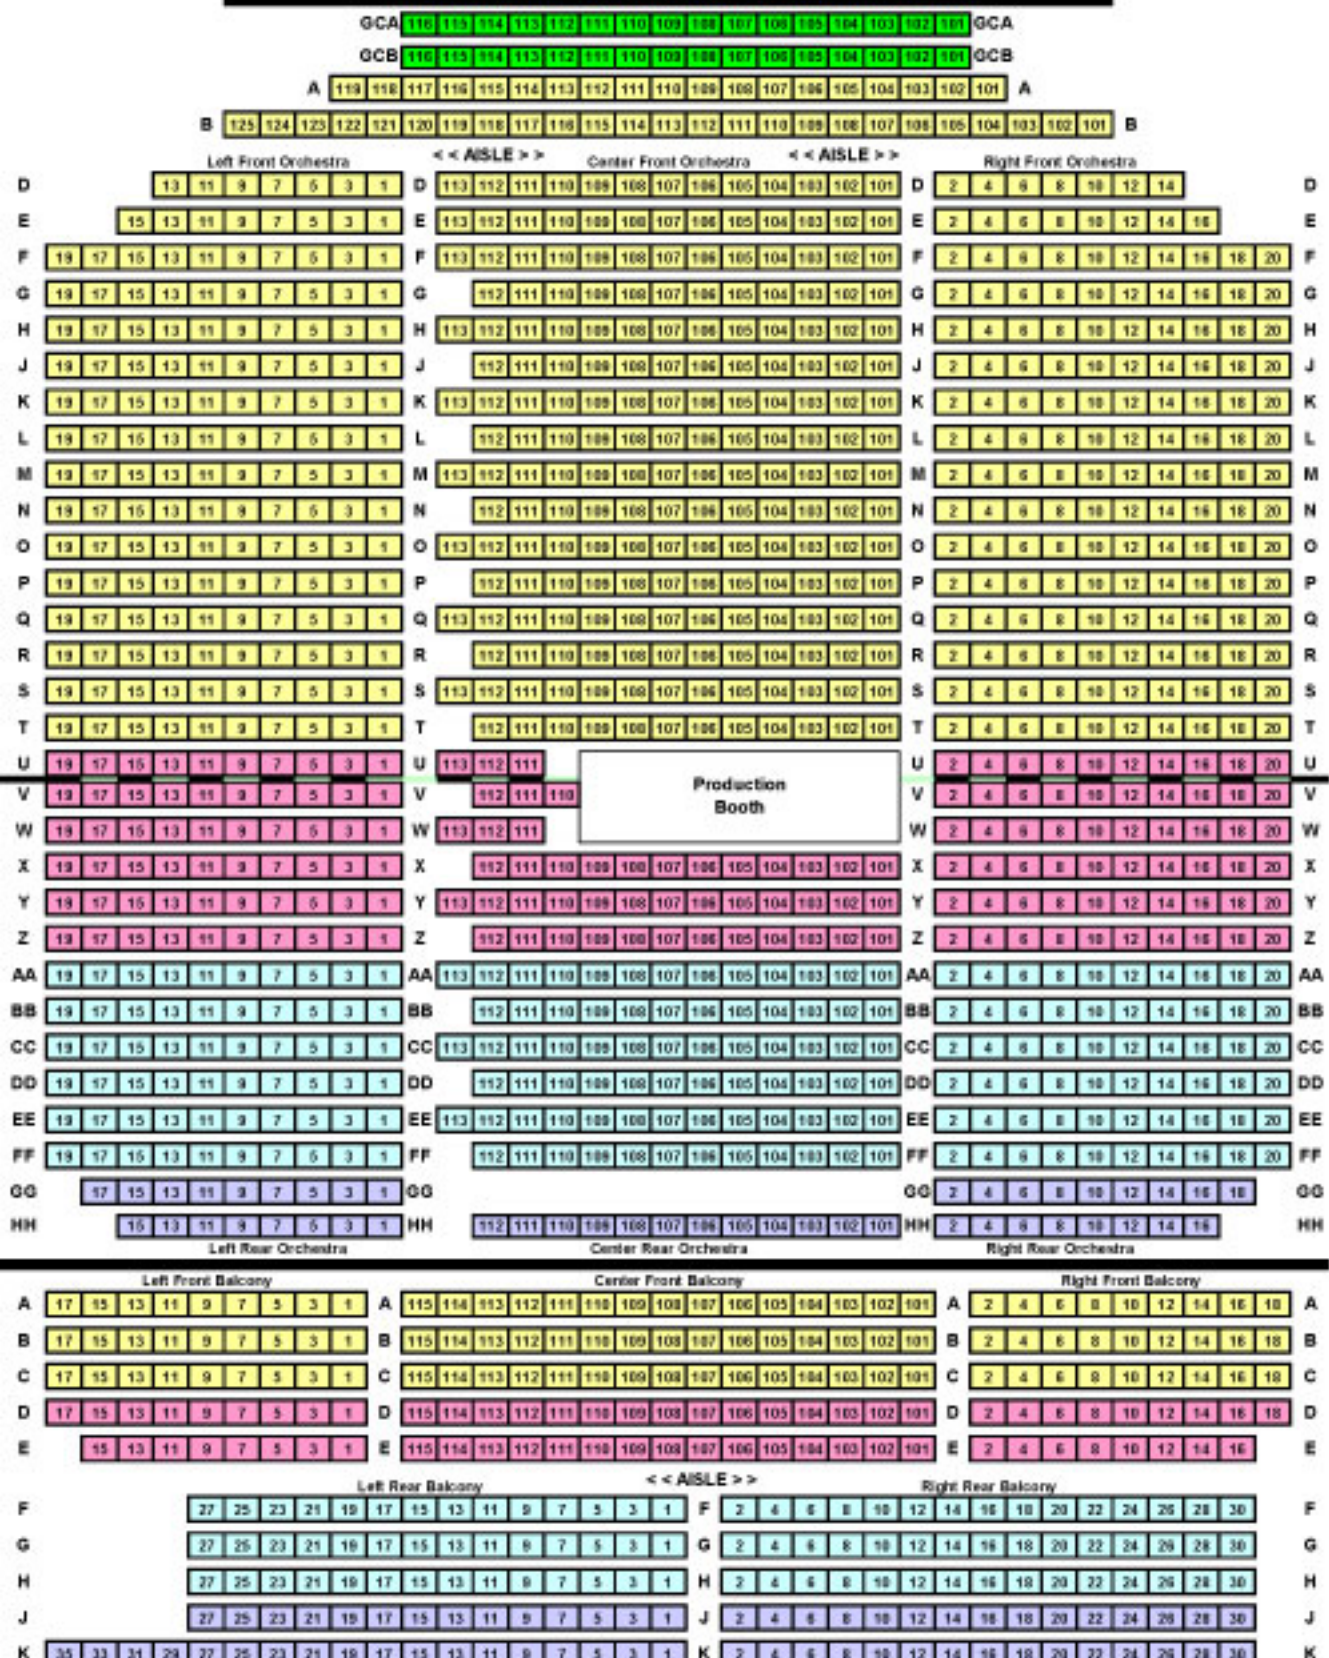

STAGE

No Elevator to Balcony. Balcony overhang begins at Orchestra Row W.
 Last row in Orchestra and last row in Balcony are the same distance from stage