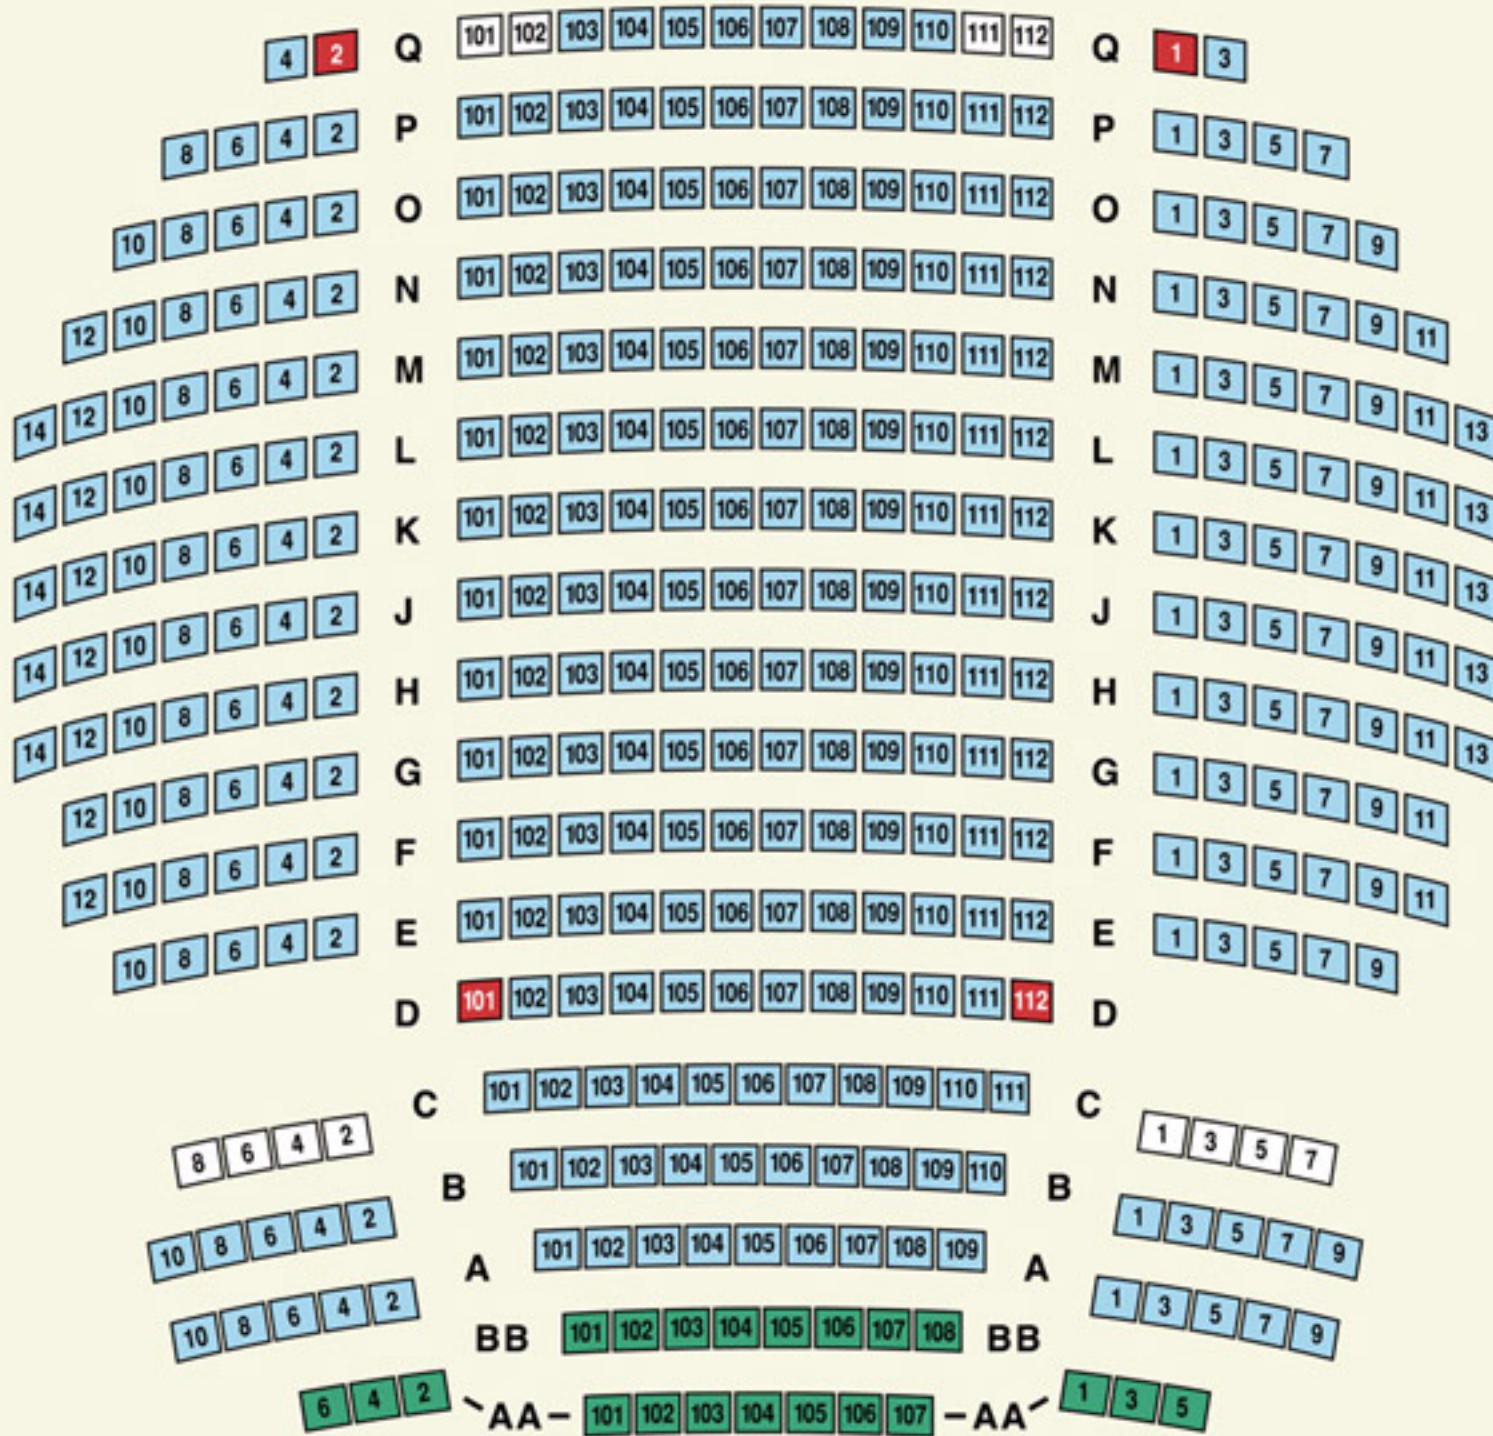

ROGER S. BERLIND THEATRE

Integrated
Wheelchair Seats

Transferable Seats

91 University Place
Princeton, NJ 08540

STAGE