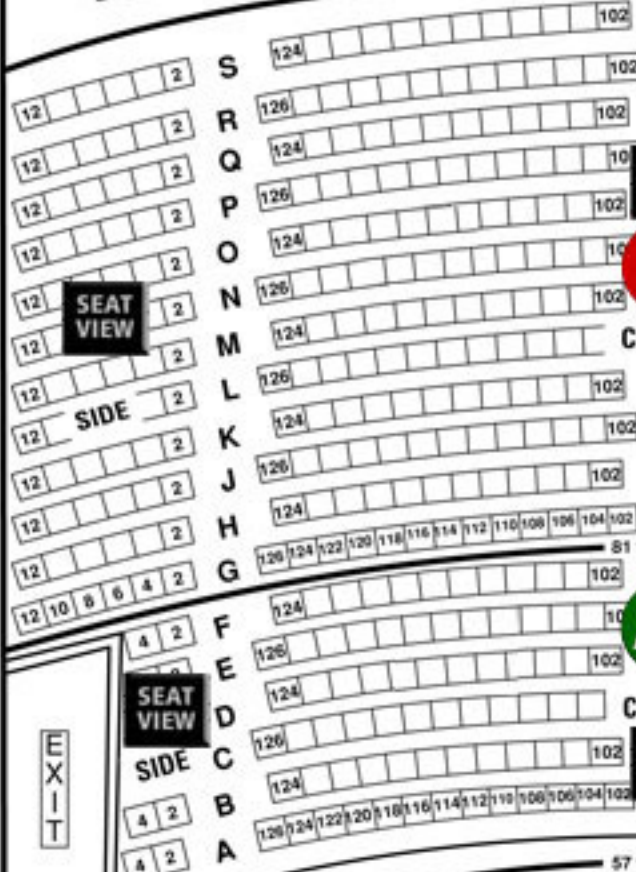

141 ft. to stage

C
GALLERY

114 ft. to stage

B
MID
BALCONY

81 ft. to stage

A2
FRONT
BALCONY

57 ft. to stage

P2
PREMIUM
LOGE

SIDE

Box Right

SIDE

Box Left